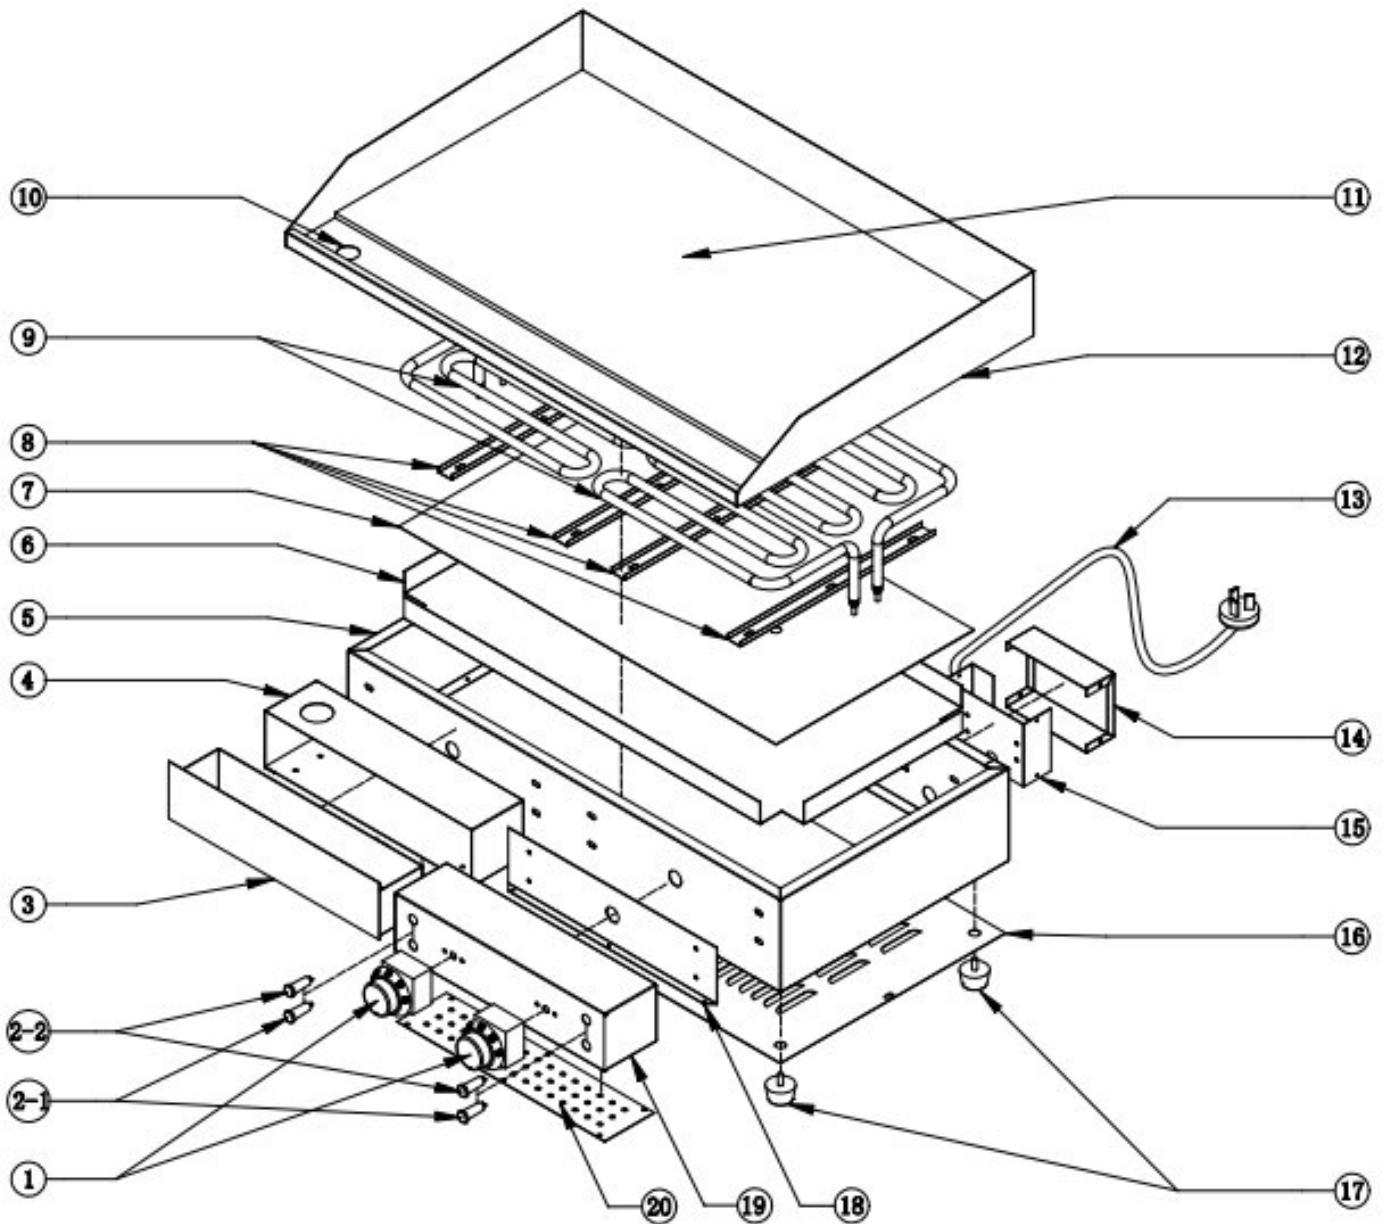

Parts Breakdown

Model CE-CN-4400 34870

Parts Breakdown

Model CE-CN-4400 34870

Item No.	Description	Position	Item No.	Description	Position	Item No.	Description	Position
39774	Thermostat for 34870	1	40052	Insulation Cover for 34870	6	40044	Terminal Box for 34870	15
44718	Power Indicator (Green) for 34870	2-1	40053	Heater Cover for 34870	7	40056	Bottom Cover for 34870	16
40033	Power Indicator (Yellow) for 34870	2-2	40054	Heater Fixed Stick for 34870	8	40046	Rubber Feet for 34870	17
39813	Grease Tray for 34870	3	39852	Heater for 34870	9	40057	Control Box Inner Cover for 34870	18
40050	Grease Tray Support for 34870	4	40055	Heating Plate Assembly for 34870	10 - 12	40058	Control Box for 34870	19
40051	Frame for 34870	5	40043	Terminal Box Cover for 34870	14	40059	Control Box Bottom Cover for 34870	20